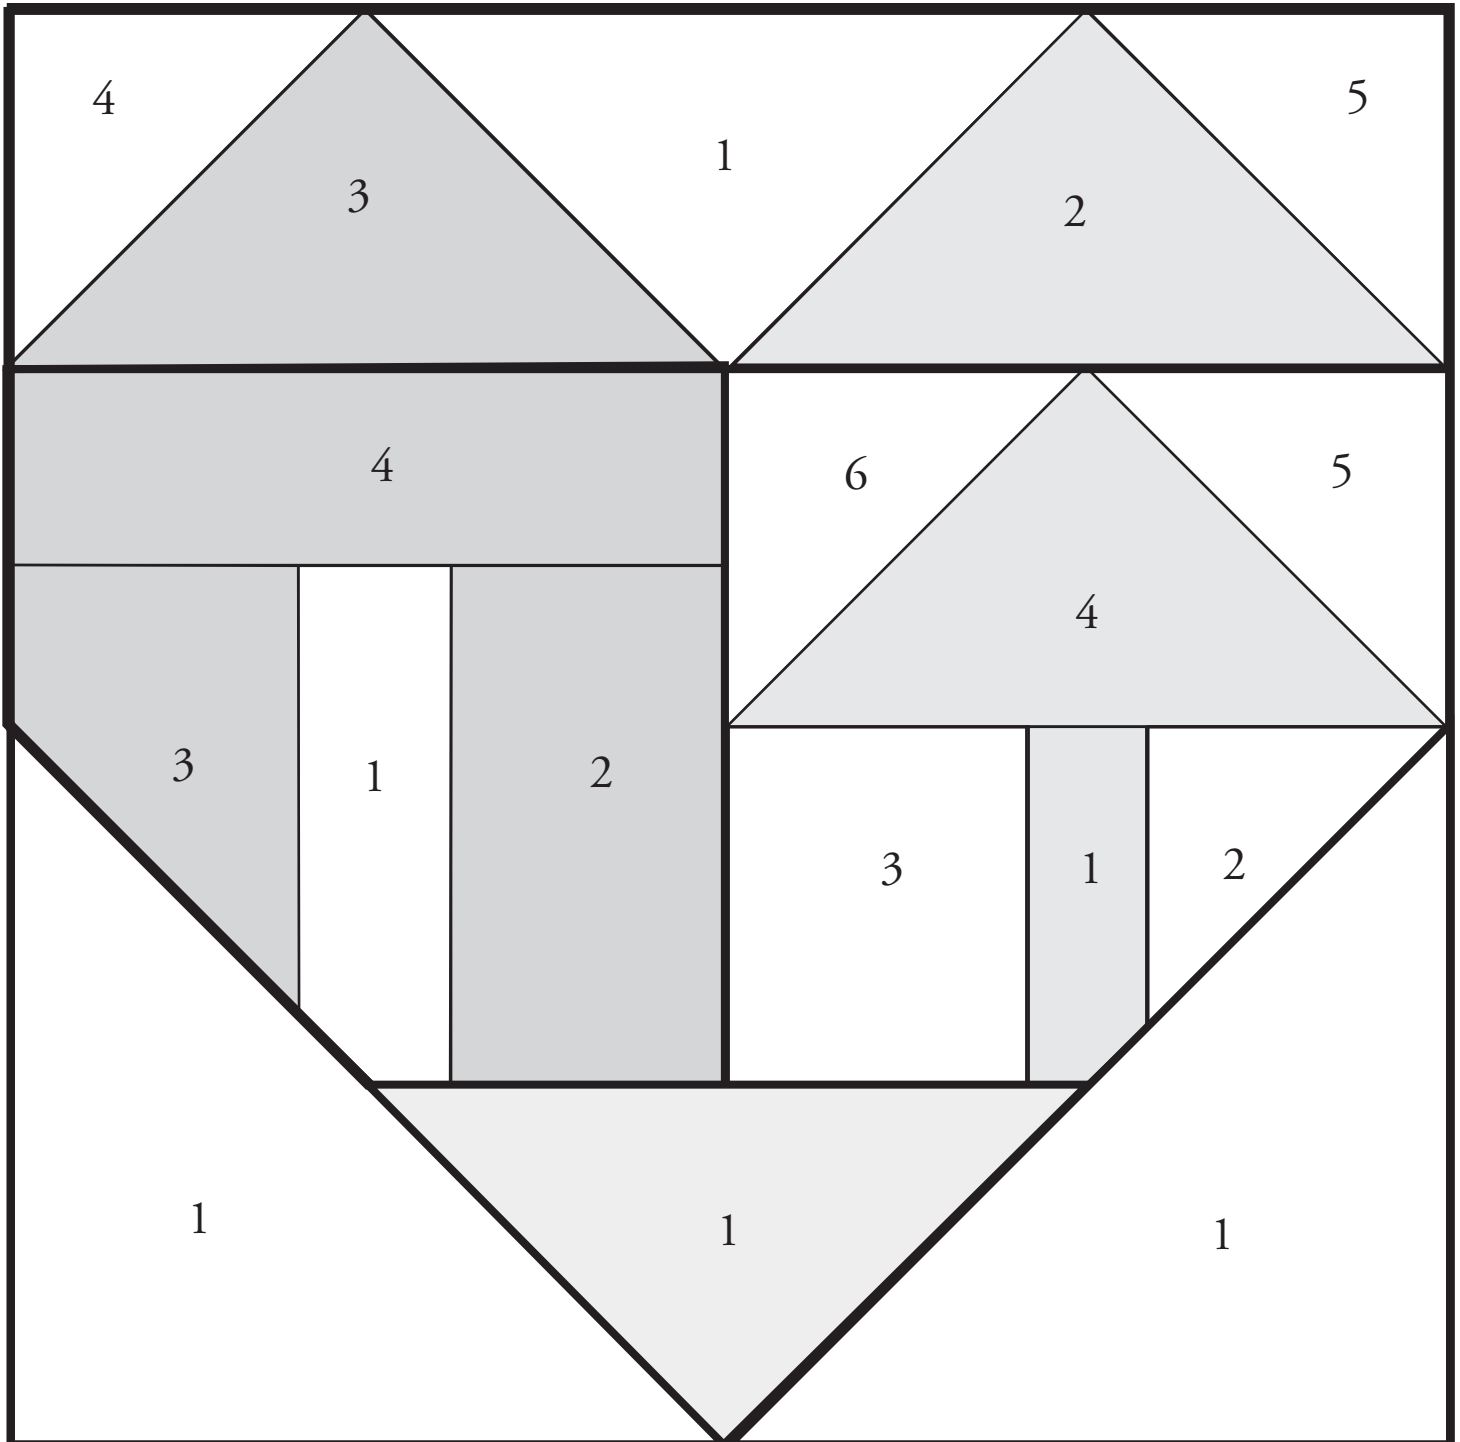

# Mandarin Metropolis

House and Heart blocks from *Quilter's Newsletter Magazine*

<http://www.quiltersnewsletter.com>

*Mandarin Metropolis*, a quilt by Merry Fitzgerald, appeared on the cover of the January/February 2002 (#339) issue of *Quilter's Newsletter Magazine*. Merry based her quilt on a pattern called Heartland, designed by Gerry Kimmel and Linda Brannock for Red Wagon. With permission from Red Wagon, *QNM* has designed these four blocks similar to the ones used in Merry's quilt.