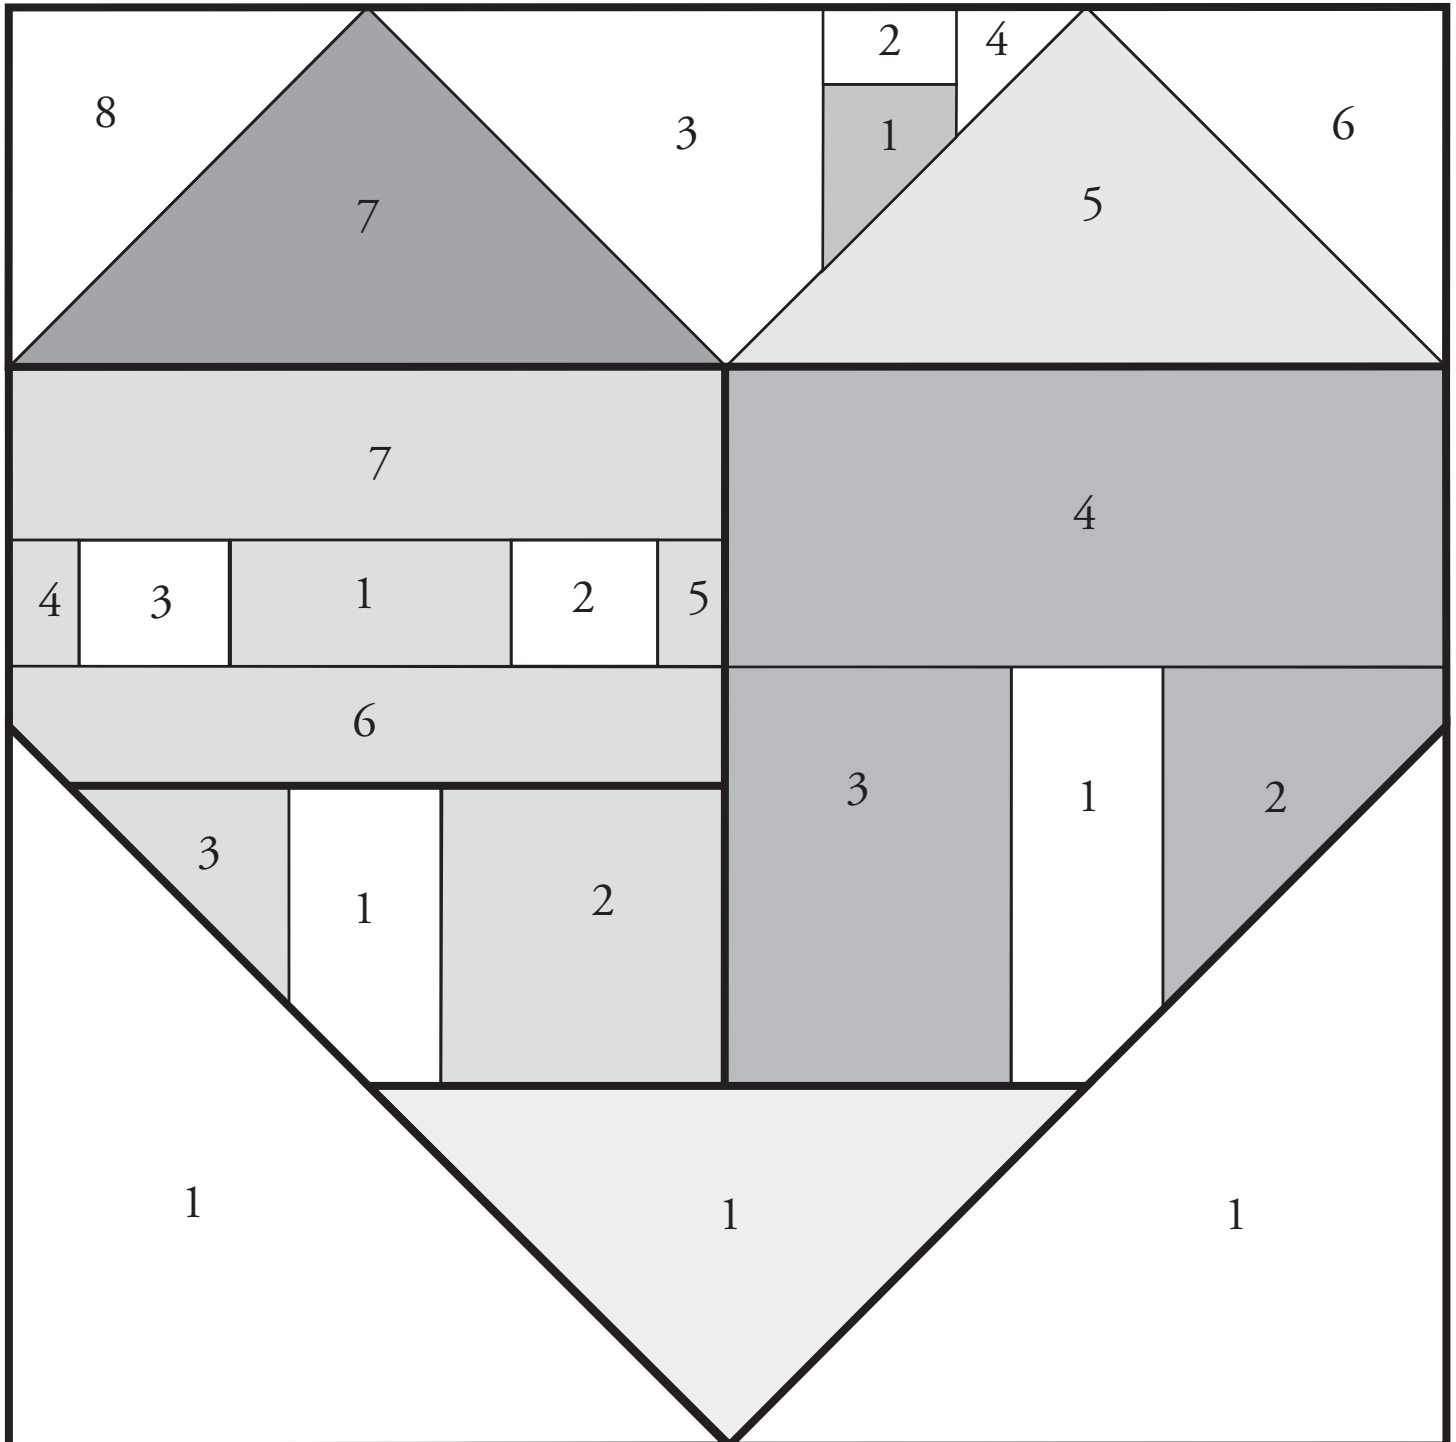

# Mandarin Metropolis

House and Heart blocks from *Quilter's Newsletter Magazine*

<http://www.quiltersnewsletter.com>

*Mandarin Metropolis*, a quilt by Merry Fitzgerald, appeared on the cover of the January/February 2002 (#339) issue of *Quilter's Newsletter Magazine*. Merry based her quilt on a pattern called Heartland, designed by Gerry Kimmel and Linda Brannock for Red Wagon. With permission from Red Wagon, *QNM* has designed these four blocks similar to the ones used in Merry's quilt.