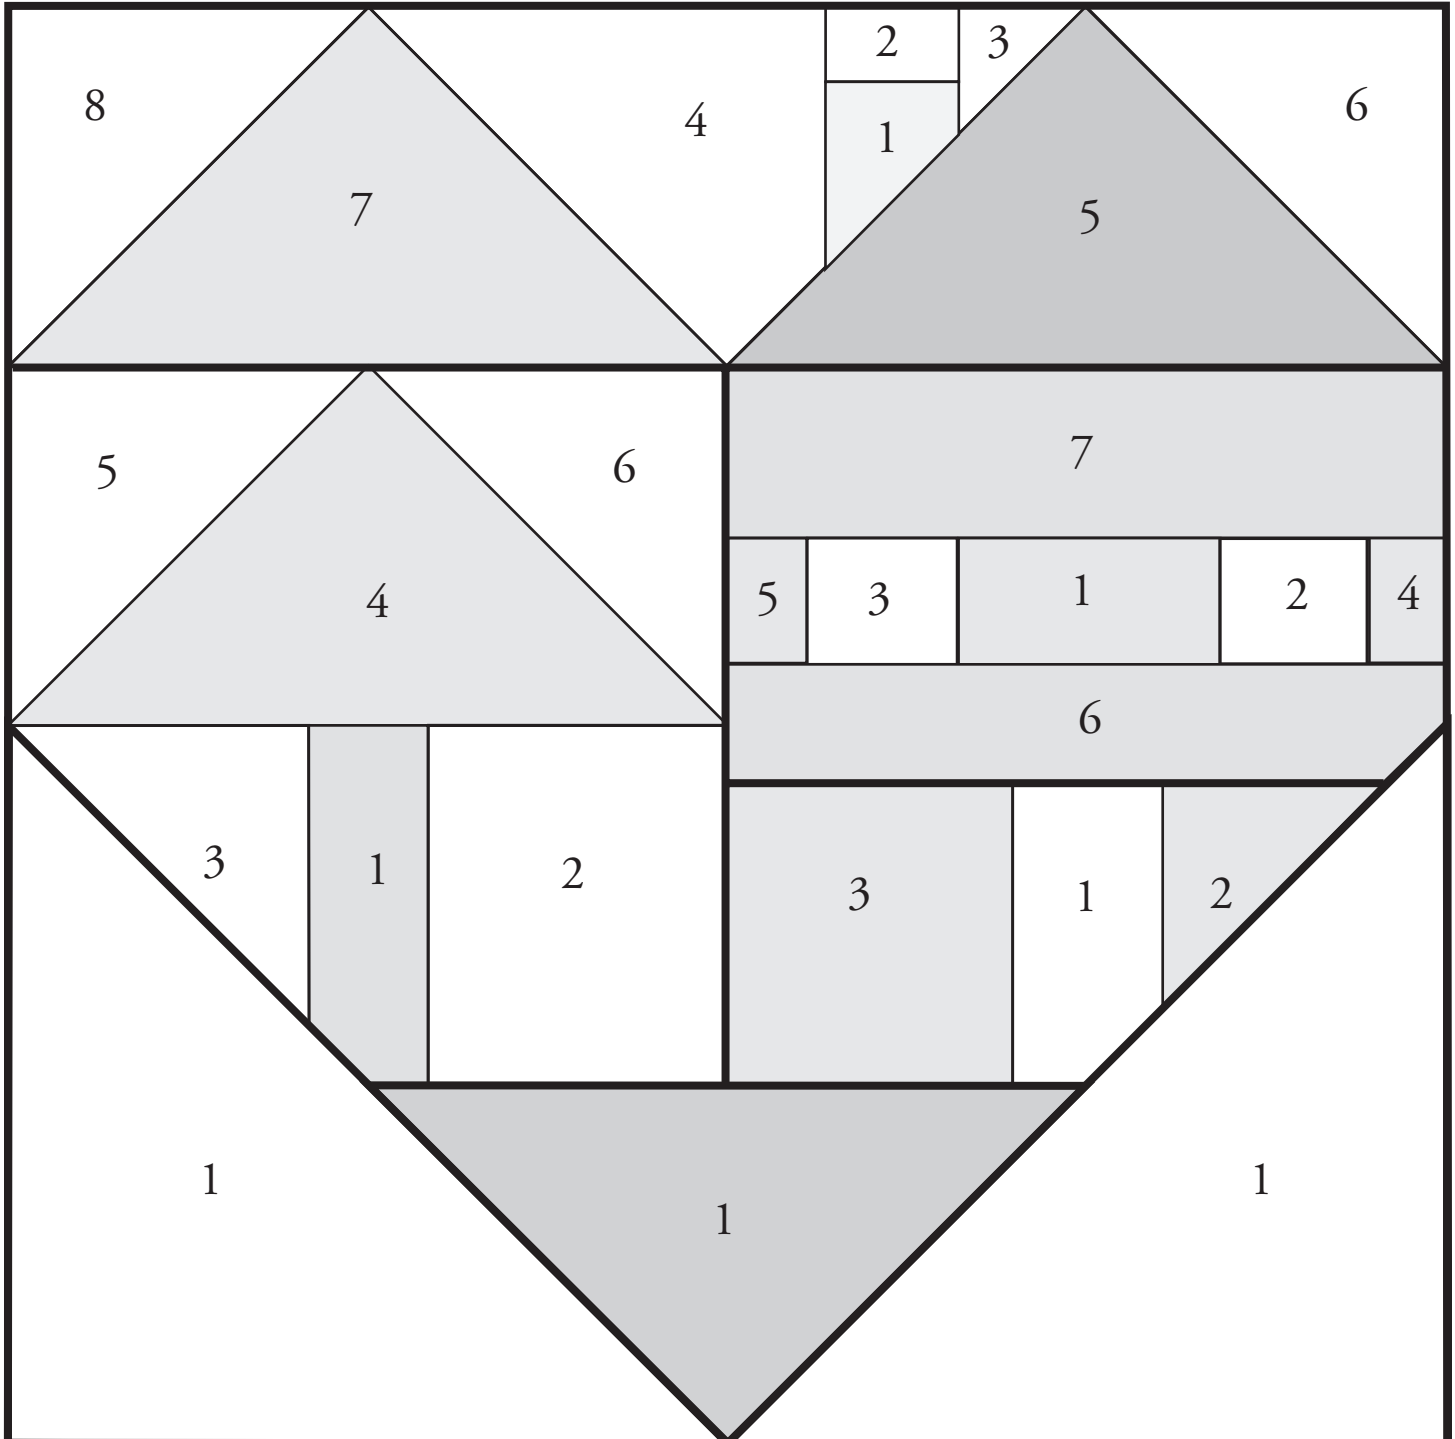

# Mandarin Metropolis

House and Heart blocks from *Quilter's Newsletter Magazine*

<http://www.quiltersnewsletter.com>

*Mandarin Metropolis*, a quilt by Merry Fitzgerald, appeared on the cover of the January/February 2002 (#339) issue of *Quilter's Newsletter Magazine*. Merry based her quilt on a pattern called Heartland, designed by Gerry Kimmel and Linda Brannock for Red Wagon. With permission from Red Wagon, *QNM* has designed these four blocks similar to the ones used in Merry's quilt.