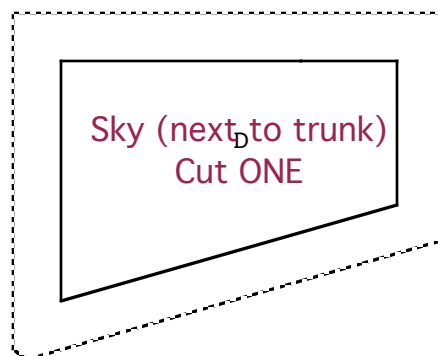

Teeny Christmas Tree Quilt, by Elizabeth Eastmond of OPQuilt.com

This mini-quilt fits on a 4 x 6" plastic picture frame.
See the notes on my blog for more info.