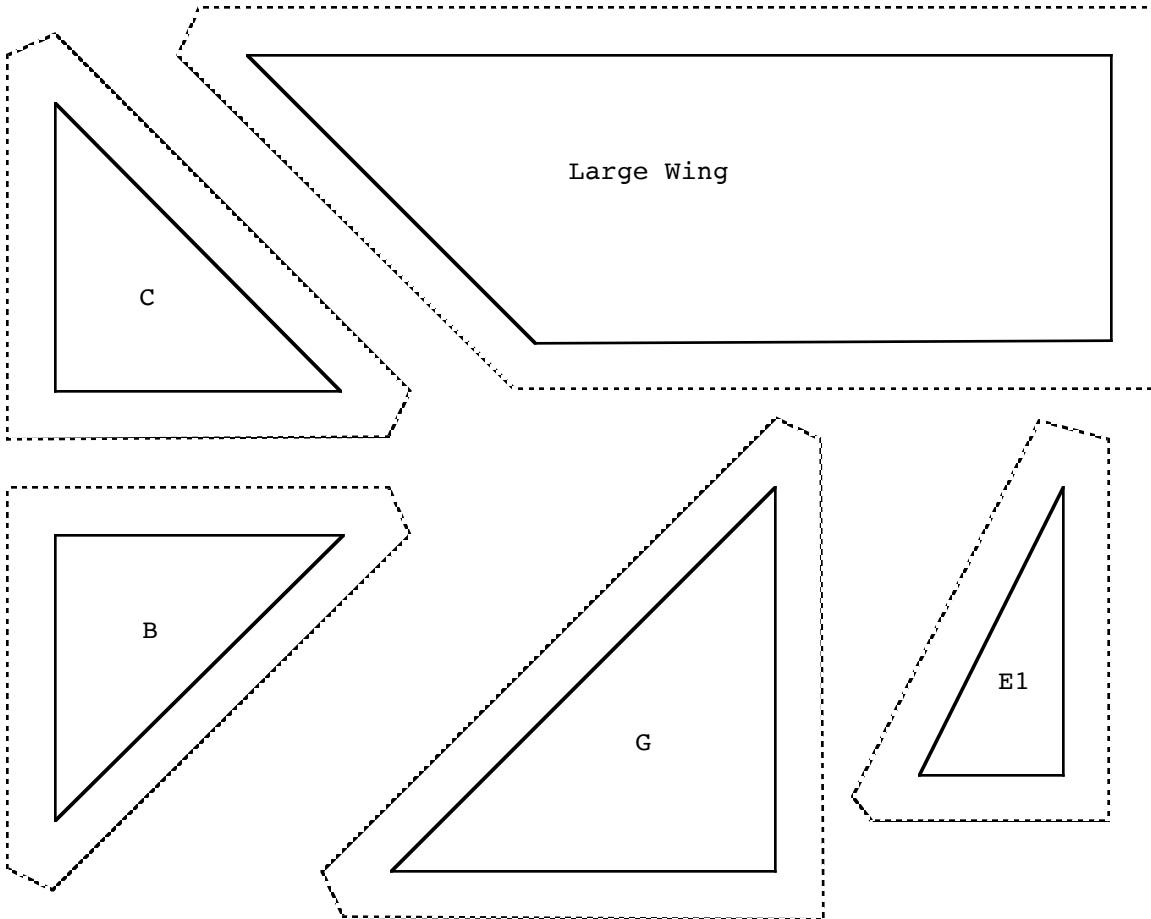

Block: Bird on Nest.blk

8 1/2 inches wide by 6 1/2 inches high

Nest