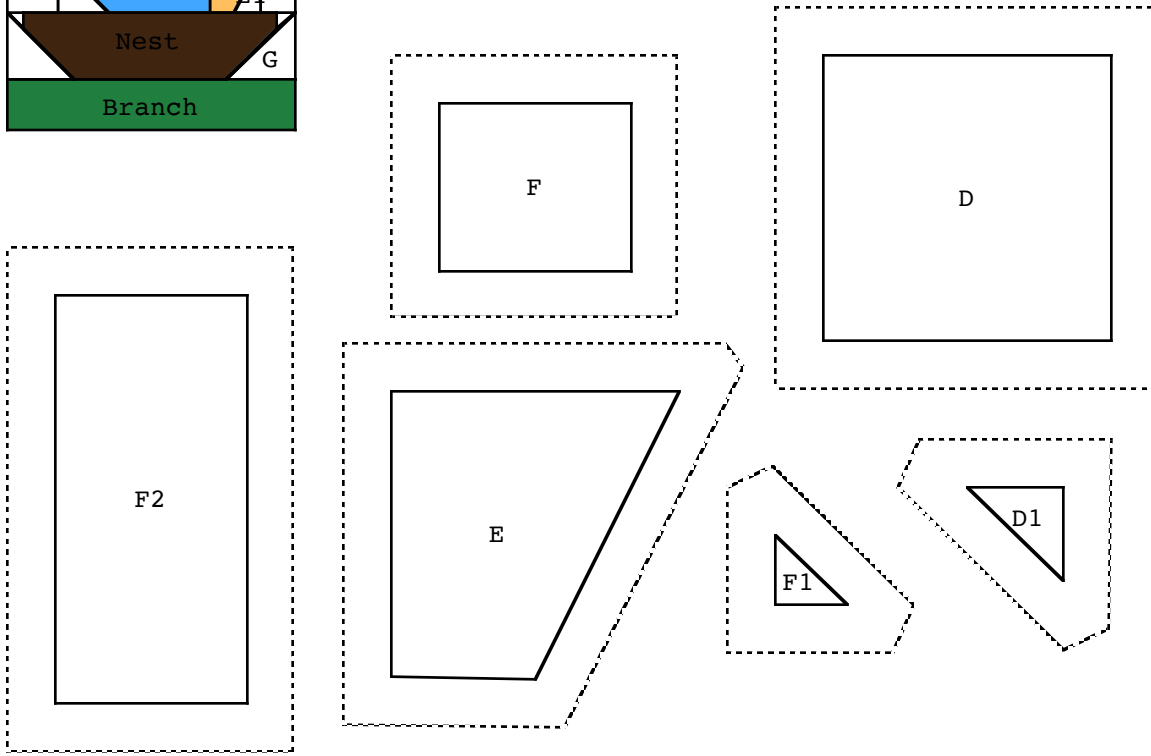

Block: Bird on Nest.blk

8 1/2 inches wide by 6 1/2 inches high

Nest